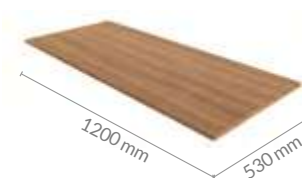

# Karen

1

Ref. 5177  
Balcão pia/cooktop

2

Ref. 5178  
Aéreo 2 metros

T

Ref. 4107  
Tampo 15 mm

Nogal | Preto